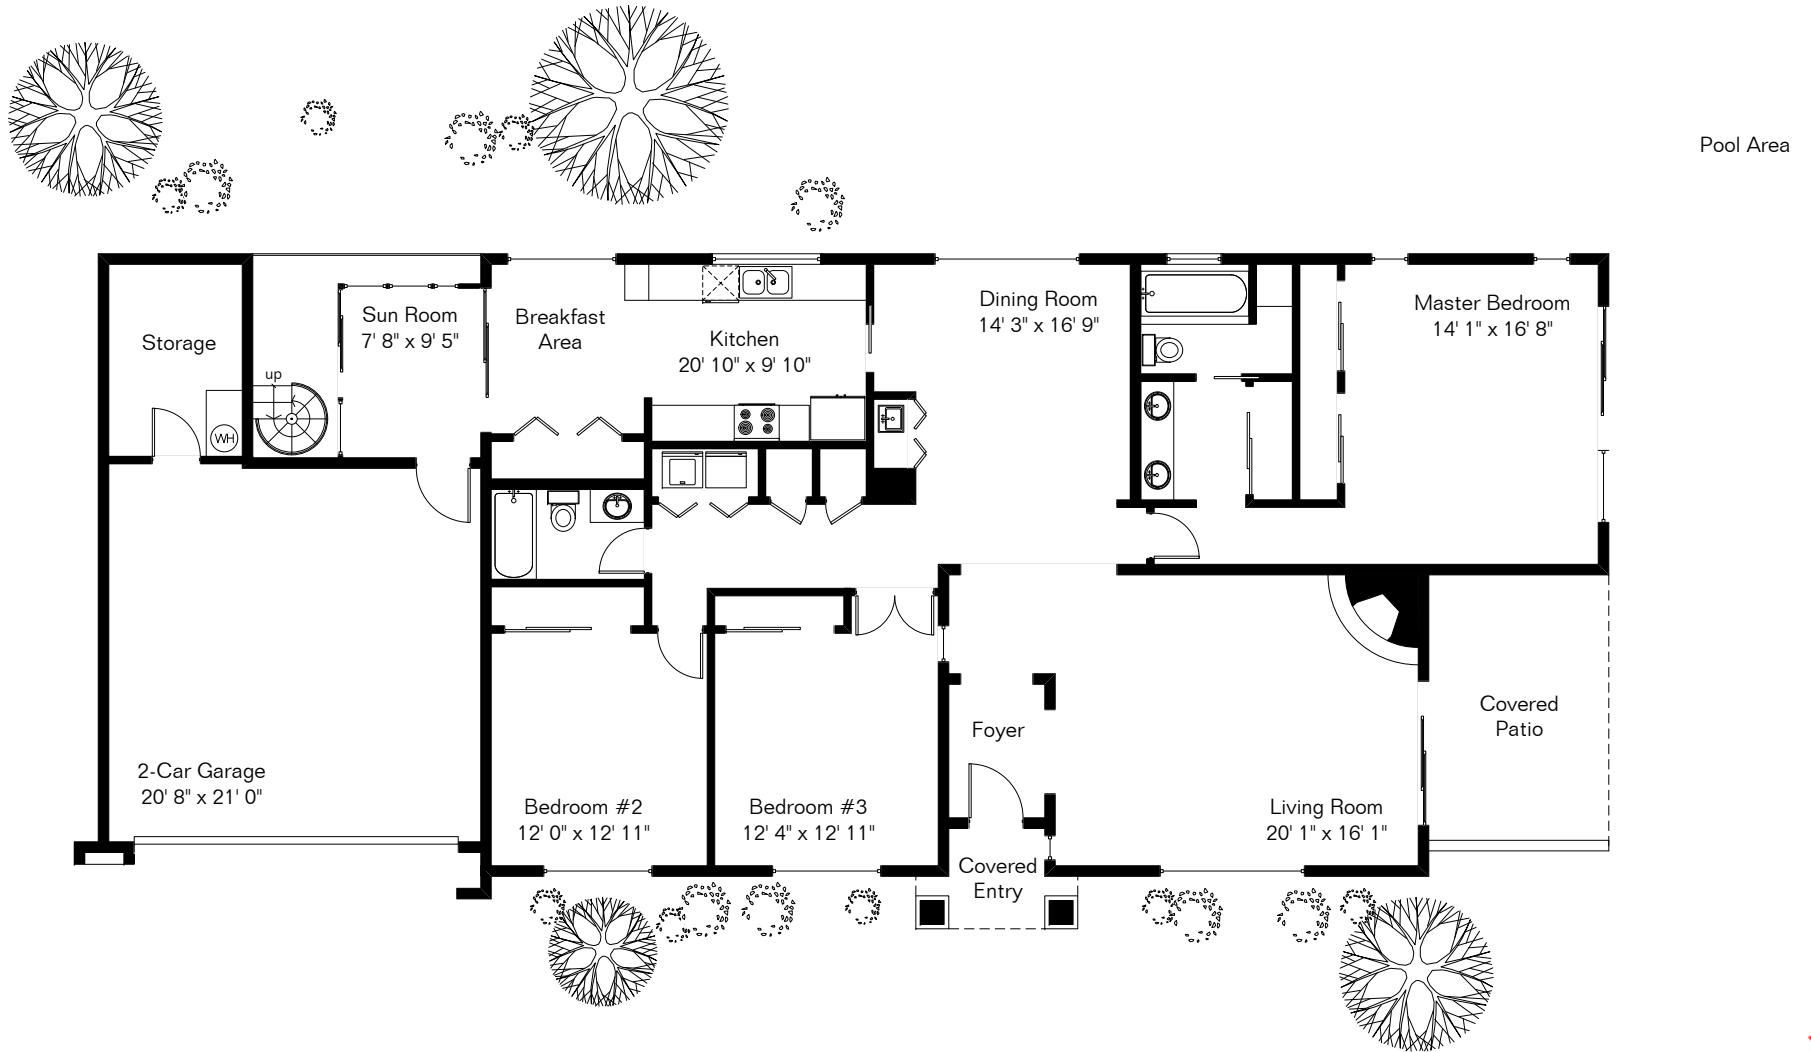

The square footages and room size information are deemed to be reliable but are not guaranteed and should be independently verified.

6513 N Green Briar Dr

Site Visit May 2014

0 ft. 6 ft. 10 ft. 20 ft.

Copyright 2014 Floor Plans First! LLC
All Rights Reserved.

Living Area 2,062 Sq Ft
Garage 563 Sq Ft

www.FloorPlansFirst.com

Toll Free (877) 887-1500
Voice (520) 881-1500
Fax (520) 791-7701

Floor Plans First!
See the Floor Plan First!